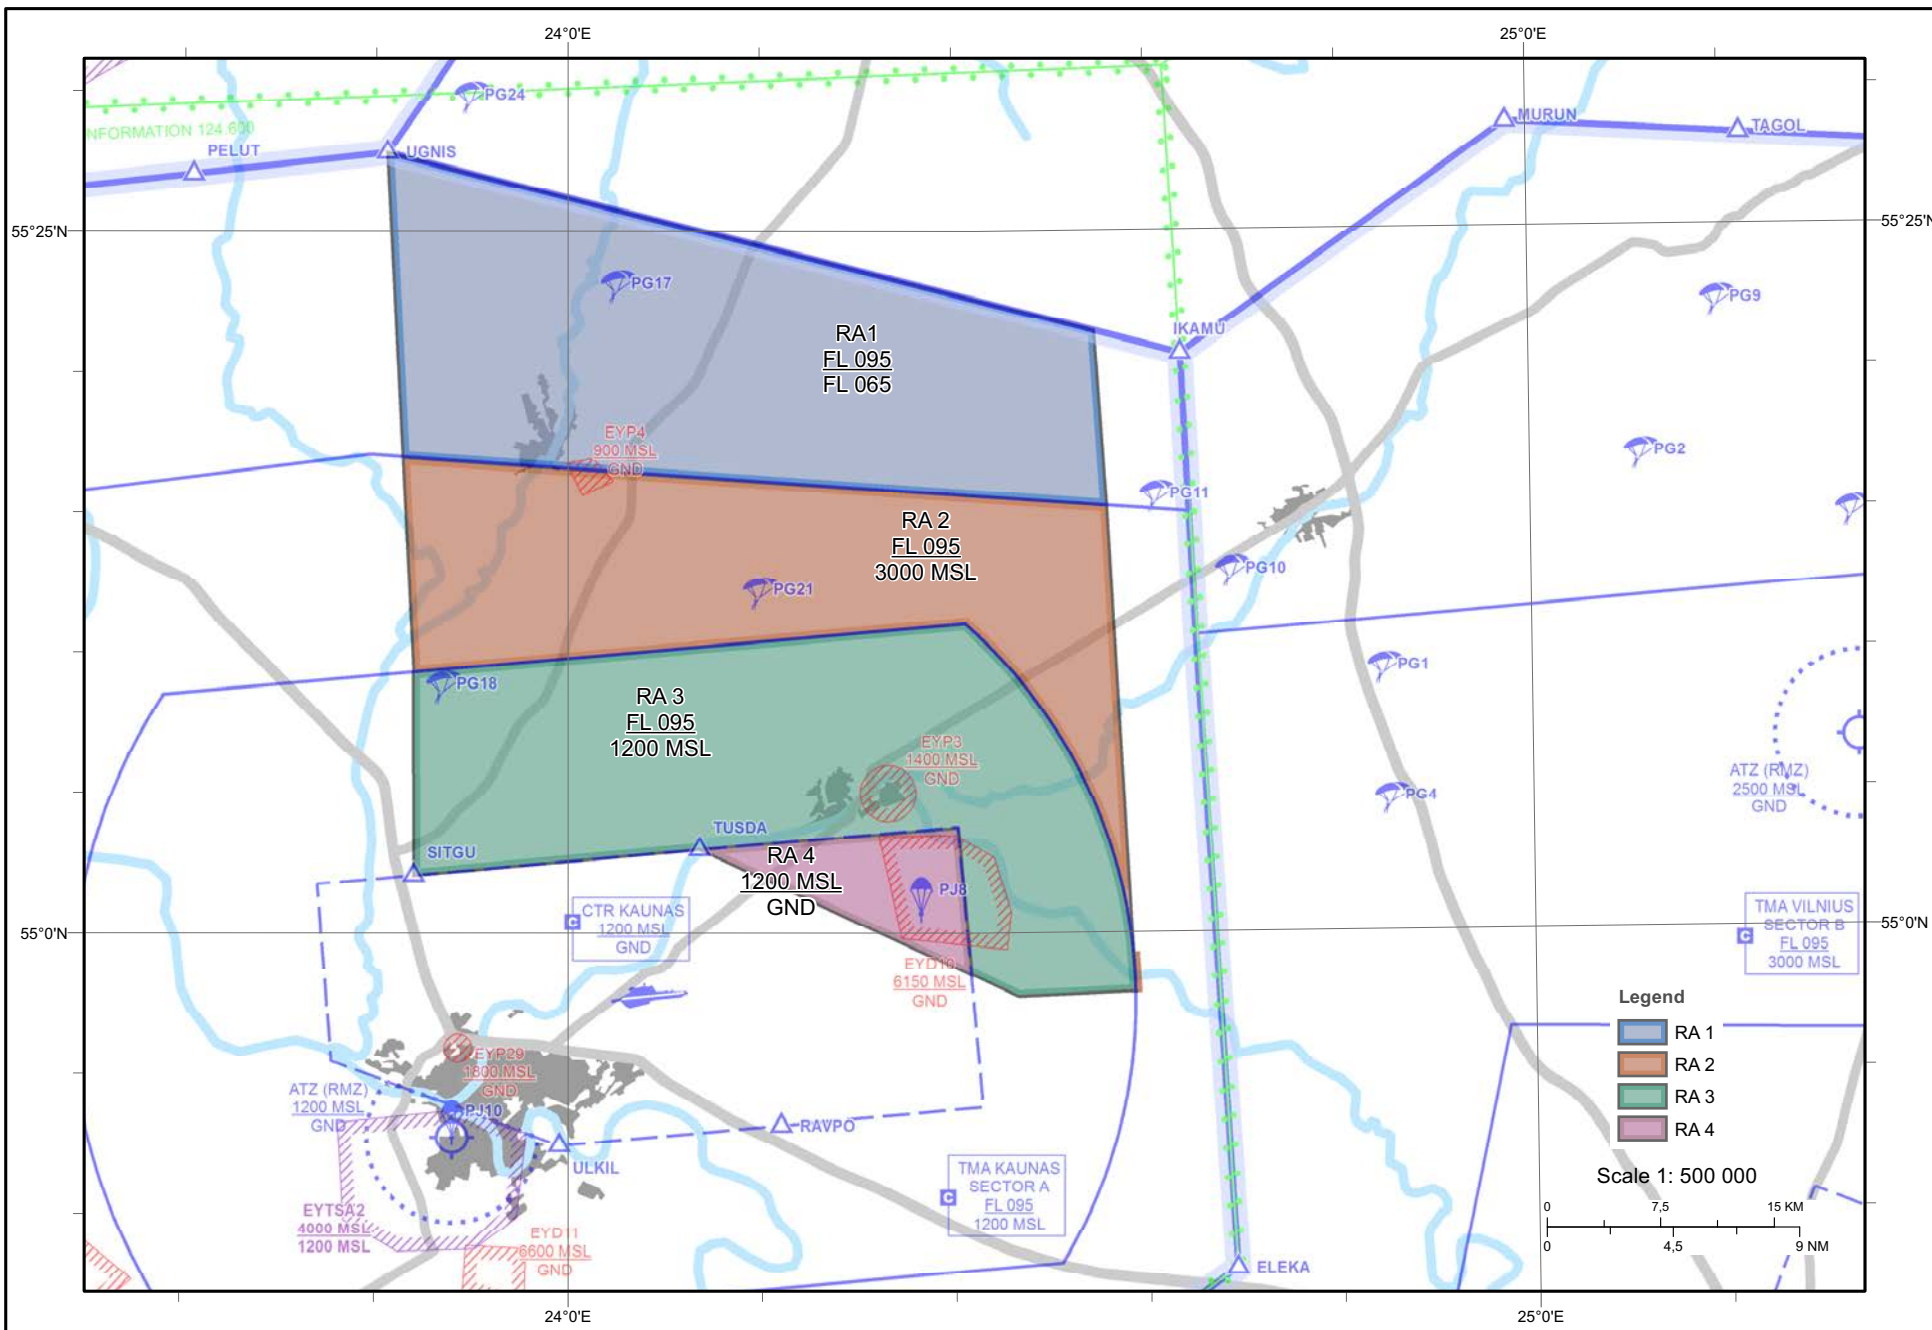

2. EXERCISE HOURS

Military operations related to the exercise will be carried out each day from 13 June to 23 June in the airspace of the exercise area SABER STRIKE 2017.

Exact dates and hours of activity described below.

3. THE AIRSPACE OF THE EXERCISE AREA SABER STRIKE 2017

The airspace of the exercise area SABER STRIKE 2017 in Vilnius FIR/UIR consist of three exercise areas (EA): EA PABRADE, EA RUKLA, EA SUWALKI GAP (see annex 1).

EA Suwalki GAP exercise hours:

Dates	Hours UTC from/to
17 JUN	1200-2115
18 JUN	0230-0600, 0900-1000 and 1100-1630

3.2 Reserved airspace areas (RA):**3.2.1 RA 1**

Lateral limits:

552751N 0234844E – 552128N 0243252E – 551513N 0243334E – 551658N 0234945E – 552751N 0234844E.

Topographic information © National Land Service Under the Ministry of Agriculture of the Republic of Lithuania

SABER STRIKE 2017

(Reserved airspace areas - RA)

Topographic information © National Land Service Under the Ministry of Agriculture of the Republic of Lithuania