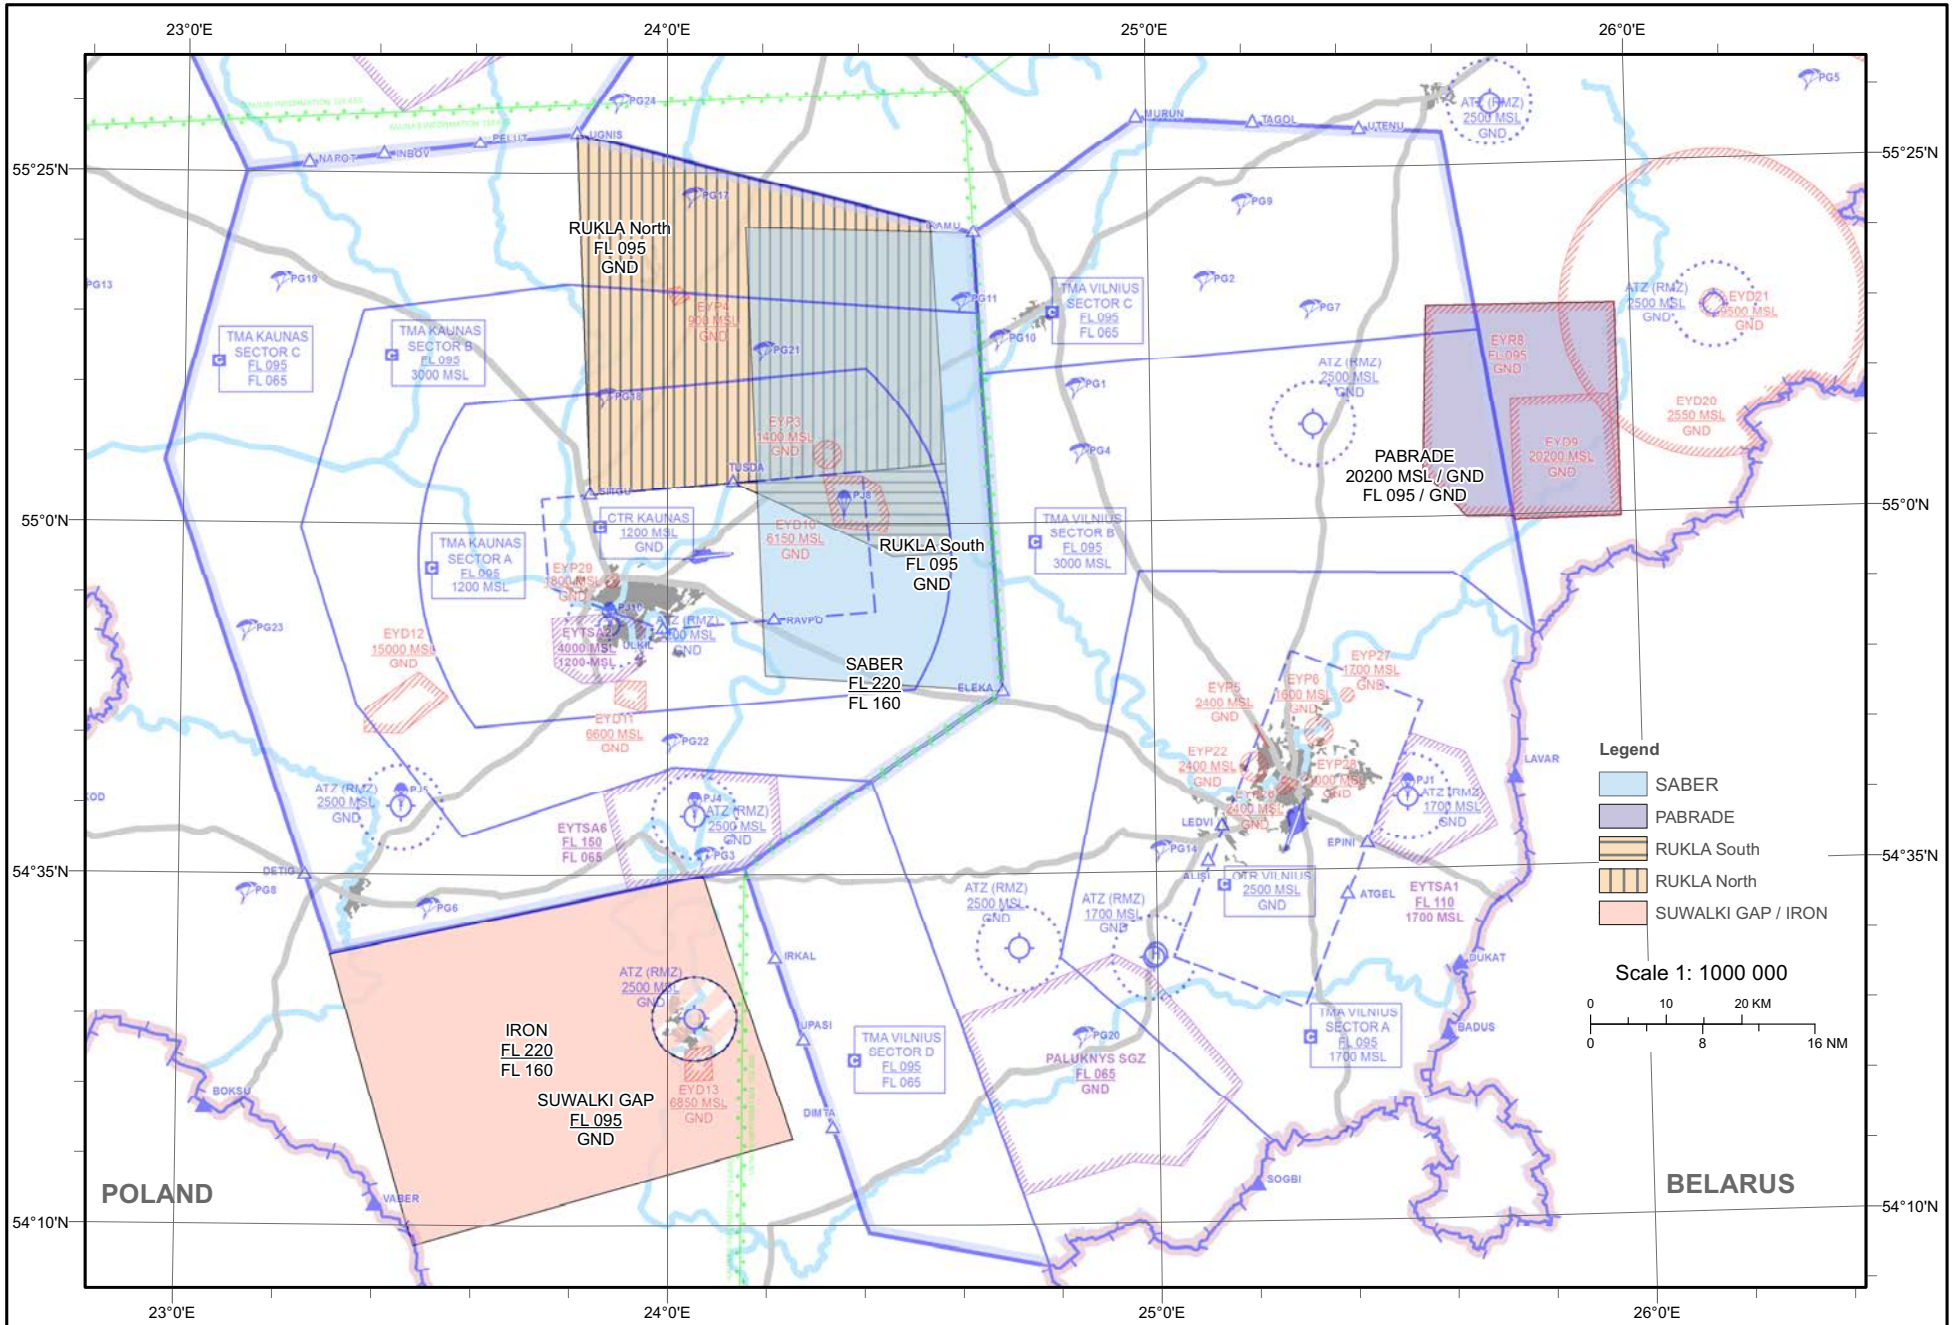

SABER STRIKE 2017

(Exercise areas)

Topographic information © National Land Service Under the Ministry of Agriculture of the Republic of Lithuania